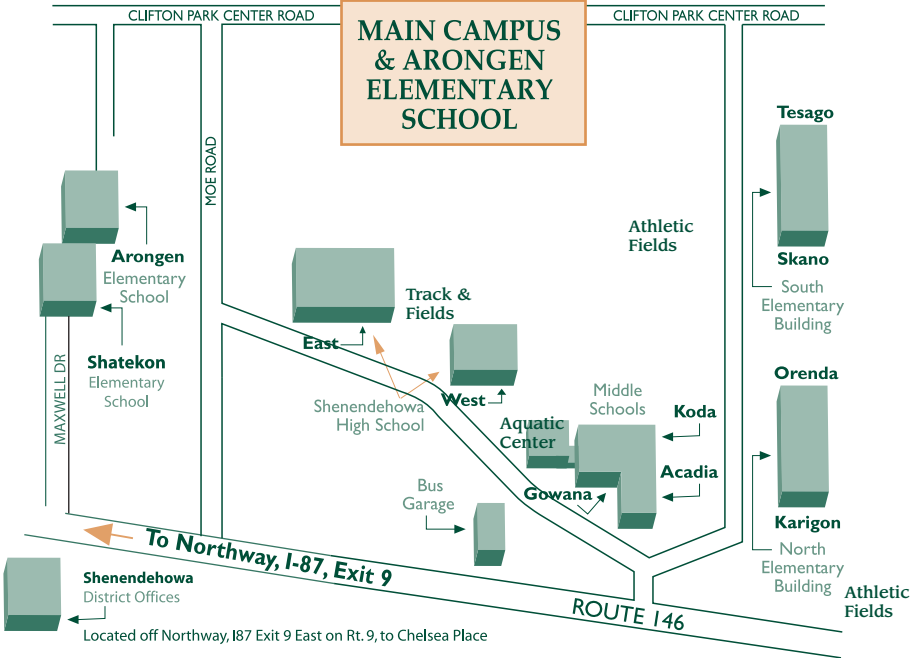

**Okte**  
Elementary School

Located off Northway, I87 Exit 8 West on Crescent Rd.

**Chango**  
Elementary School

Located off Northway, I87 Exit 11 West on Round Lake Rd to Chango Dr.