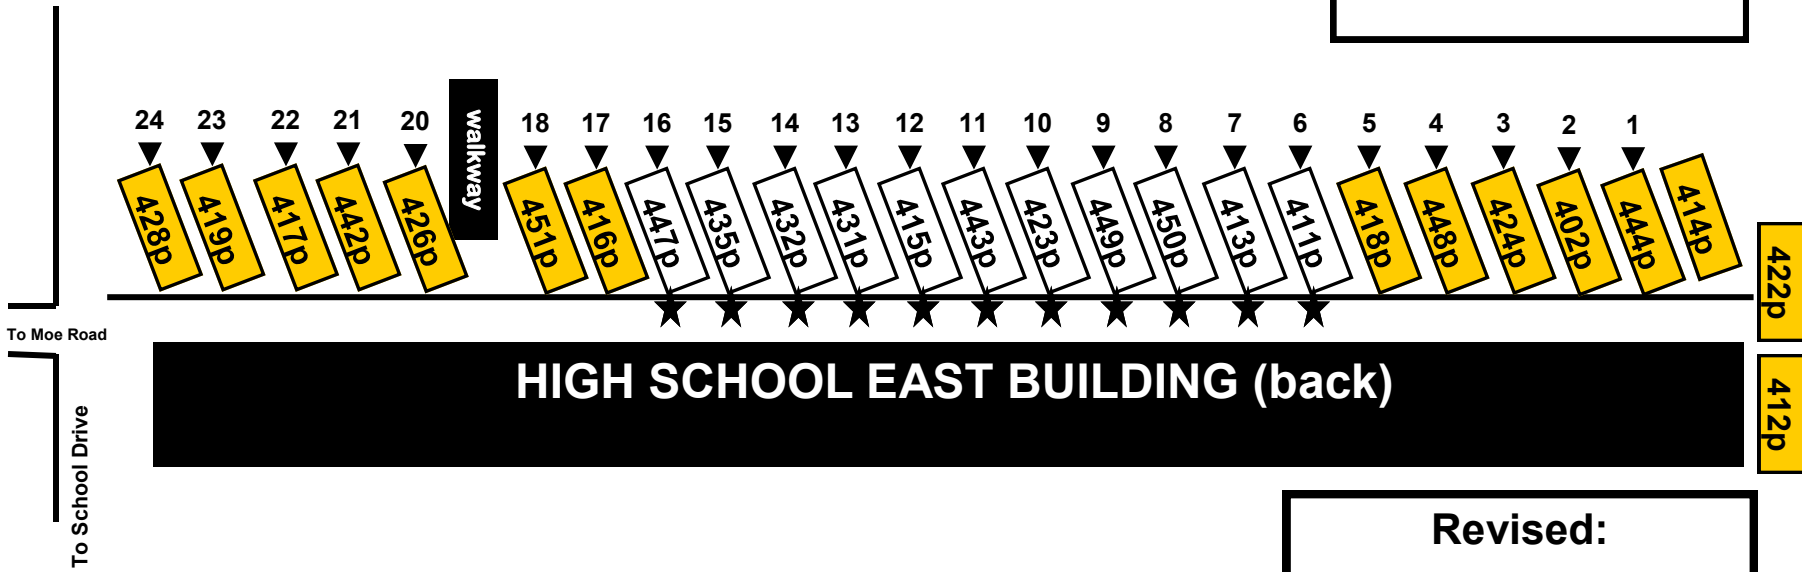

All buses will park in assigned spots.

Refer to ROUTE SIGNS in window to find assigned bus.

★ Denotes shuttle bus from High School West Building.

2018-2019 PM BUS PORT MAP
HIGH SCHOOL EAST Building
BACK BUS PORT 26 BUSES

MAKE SURE ALL BUSES PROMINENTLY DISPLAY ROUTE NUMBERS

Route	Bus	Driver
402p		
411p*		
412p		
413p*		
414p		
415p*		
416p		
417p		
418p		

Route	Bus	Driver
419p		
422p		
423p*		
424p		
426p		
428p*		
431p*		
432p*		
435p*		

Route	Bus	Driver
442p		
443p*		
444p		
447p*		
448p		
449p*		
450p*		
451p		

Back bus port routes:
402p, 411p*, 412p, 413p*, 414p, 415p*, 416p, 417p, 418p, 419p, 422p, 423p*, 424p, 426p, 428p, 431p*, 432p*, 435p*, 442p, 443p*, 444p, 447p*, 448p, 449p*, 450p*, 451p

Revised: