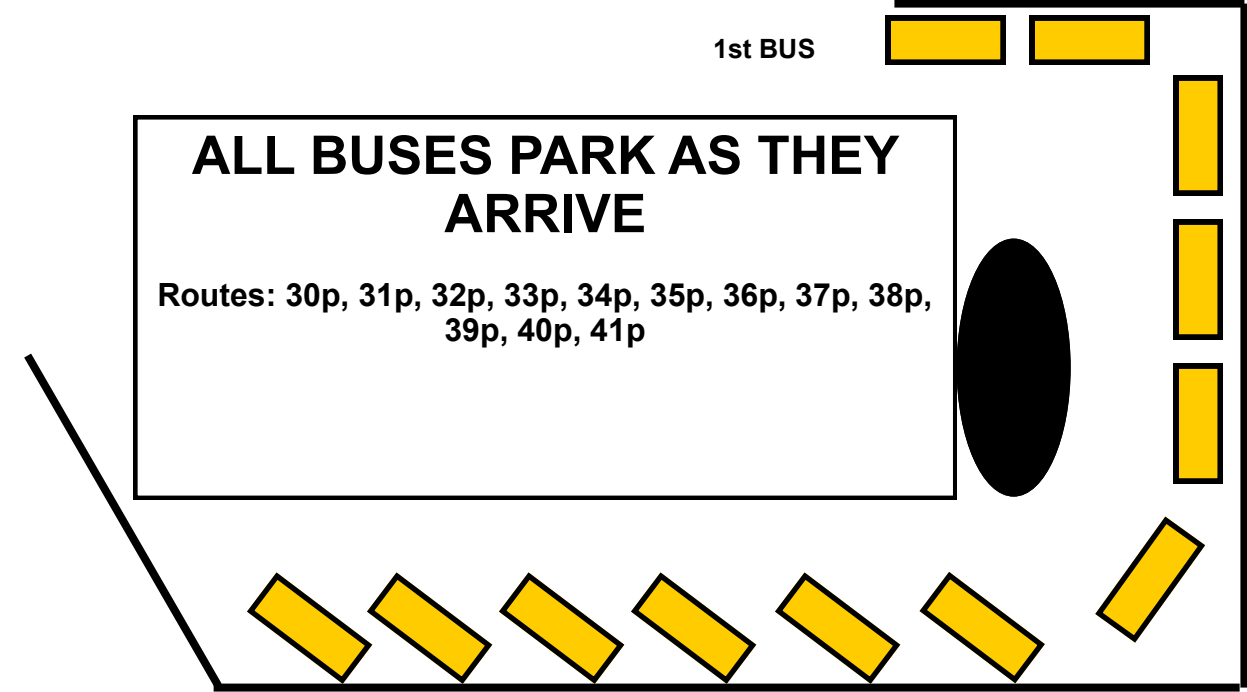

MAKE SURE ALL BUSES PROMINENTLY DISPLAY THEIR ROUTE NUMBERS

**2018-2019 PM BUS PORT MAP
OKTE ELEMENTARY School
12 Buses**

Route	Bus	Driver
30p		
31p		
32p		
33p		
34p		
35p		
36p		
37p		
38p		
39p		
40p		
41p		

**ALL BUSES PARK AS THEY
ARRIVE**

Routes: 30p, 31p, 32p, 33p, 34p, 35p, 36p, 37p, 38p,
39p, 40p, 41p

1st BUS

OKTE Elementary School

MAKE SURE ALL BUSES PROMINENTLY DISPLAY THEIR ROUTE NUMBERS

**2018-2019 KINDERGARTEN BUS PORT MAP
OKTE ELEMENTARY School
6 Buses**