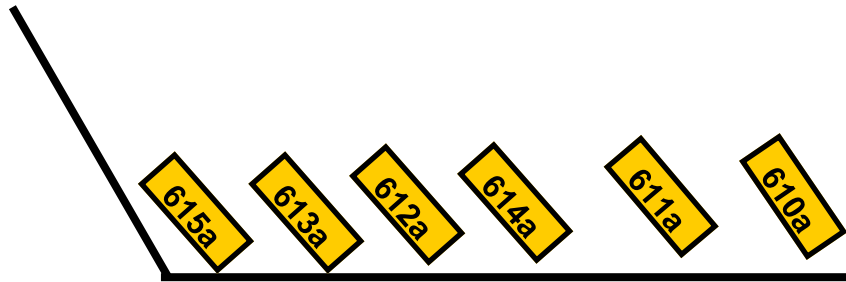

MAKE SURE ALL BUSES PROMINENTLY DISPLAY THEIR ROUTE NUMBERS

**2018-2019 KINDERGARTEN BUS PORT MAP
OKTE ELEMENTARY School
6 Buses**

Route	Bus	Driver
610a		
611a		
612a		
613a		
614a		
615a		

ALL BUSES PARK AS PICTURED
Routes: 610a, 6/11a, 612a, 613a,
614a, 615a

OKTE Elementary School