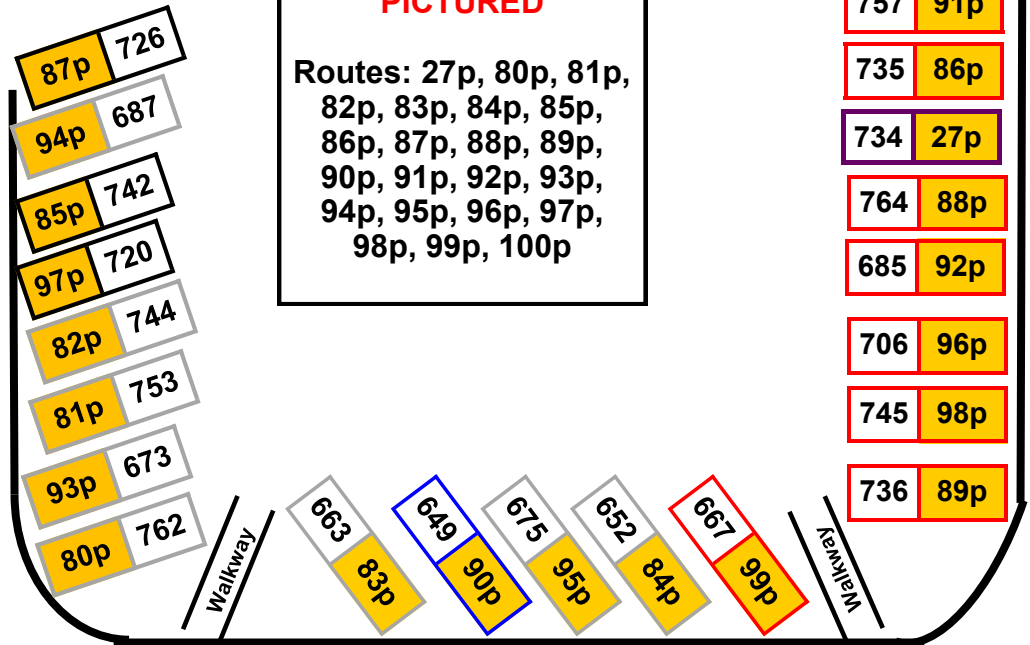

North South Rd

North South Rd

2018-2019 PM BUS PORT MAP
SOUTH ELEMENTARY School
22 Buses

**All buses must be in line
 by 2:00pm**

TO PARK:
 1st bus -off NS rd
 2nd bus -off NS rd
 3-5 buses come thru pk lot

**MAKE SURE ALL BUSES PROMINENTLY
 DISPLAY THEIR ROUTE NUMBERS**

Route	Bus	Drivers	Route	Bus	Drivers
85p	742	C. Weber	90p	649	D. Lavigne
100p	681	K. Parseghian	83p	663	L. Whitney
91p	757	J. Drake	80p	762	A. Hickok
86p	735	S. Ryan	93p	673	D. Grover
88p	764	C. Chamberland	81p	753	S. Guariglia
92p	685	S. Ubrick	82p	744	K. Allen
96p	706	E. Maguire	97p	720	C. D'Amato
98p	745	L. Marson	27p	734	K. Carpenter
89p	736	S. Uber	94p	687	L. Caban
99p	667	J. Lyden	87p	726	S. Liporace
84p	652	G. Nadel			
95p	675	R. Weber			

Last Bus

**ALL BUSES WILL
 PARK IN THE
 ORDER AS
 PICTURED**

Routes: 27p, 80p, 81p,
 82p, 83p, 84p, 85p,
 86p, 87p, 88p, 89p,
 90p, 91p, 92p, 93p,
 94p, 95p, 96p, 97p,
 98p, 99p, 100p

1st Bus

- 681 100p
- 757 91p
- 735 86p
- 734 27p
- 764 88p
- 685 92p
- 706 96p
- 745 98p
- 736 89p

KEY

- OOTs
- NP
- SH
- CHA
- OK
- NPS
- MS

Revised 8/27/18

Skano

SOUTH Elementary School
BUSES WILL PARK PARALLEL TO THE CURB

Tesago